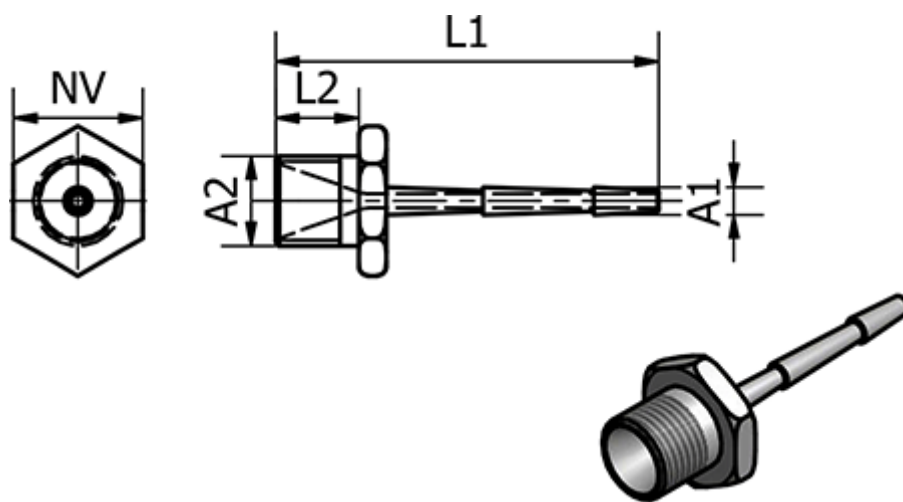

Data Sheet

Article number: 58623902ES

Description: Tube Connector 239.02-ES, Ø6 - G 1/8"
Stainless

Measures

Ext. Hose Diameter A1	= 6
L1	= 41.5
L2	= 9
NV	= 17
Thread A2	= G 1/8"